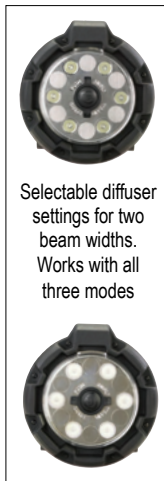

# PORTABLE SCENE LIGHT OR PORTABLE SCENE LIGHT EXT RECHARGEABLE SCENE LIGHT

**Portable Scene Light**  
packs to a compact size  
(22 in.; 55.88 cm) for  
easy storage

**Portable Scene Light EXT**  
packs to a compact size  
(25.5 in.; 64.8 cm)  
for easy storage

90° swivel neck allows you to aim the beam where you need it

Built-in cord prevents snags

Pole extends to 84" (213.36 cm) - EXT model  
72" (182.88 cm) original model

Selectable diffuser settings for two beam widths. Works with all three modes