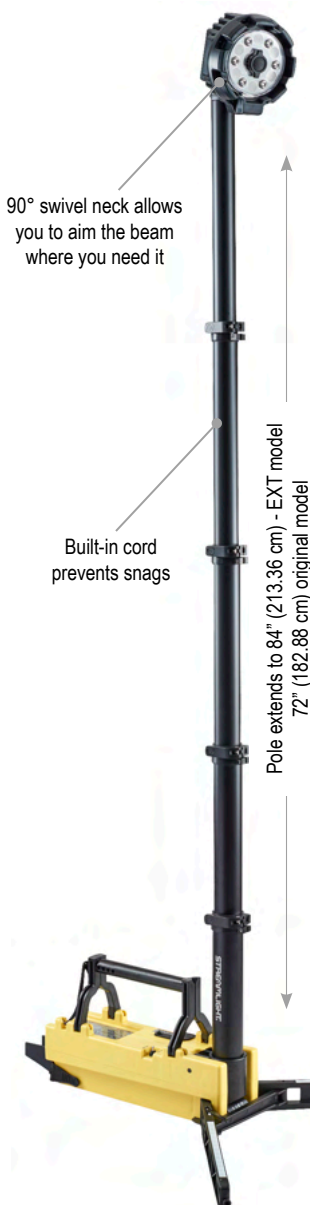

# PORTABLE SCENE LIGHT OR PORTABLE SCENE LIGHT EXT RECHARGEABLE SCENE LIGHT

**Portable Scene Light**  
packs to a compact size  
(22 in.; 55.88 cm) for  
easy storage

**Portable Scene Light EXT**  
packs to a compact size  
(25.5 in.; 64.8 cm)  
for easy storage

90° swivel neck allows you to aim the beam where you need it

Built-in cord prevents snags

Pole extends to 84" (213.36 cm) - EXT model  
72" (182.88 cm) original model

Selectable diffuser settings for two beam widths. Works with all three modes